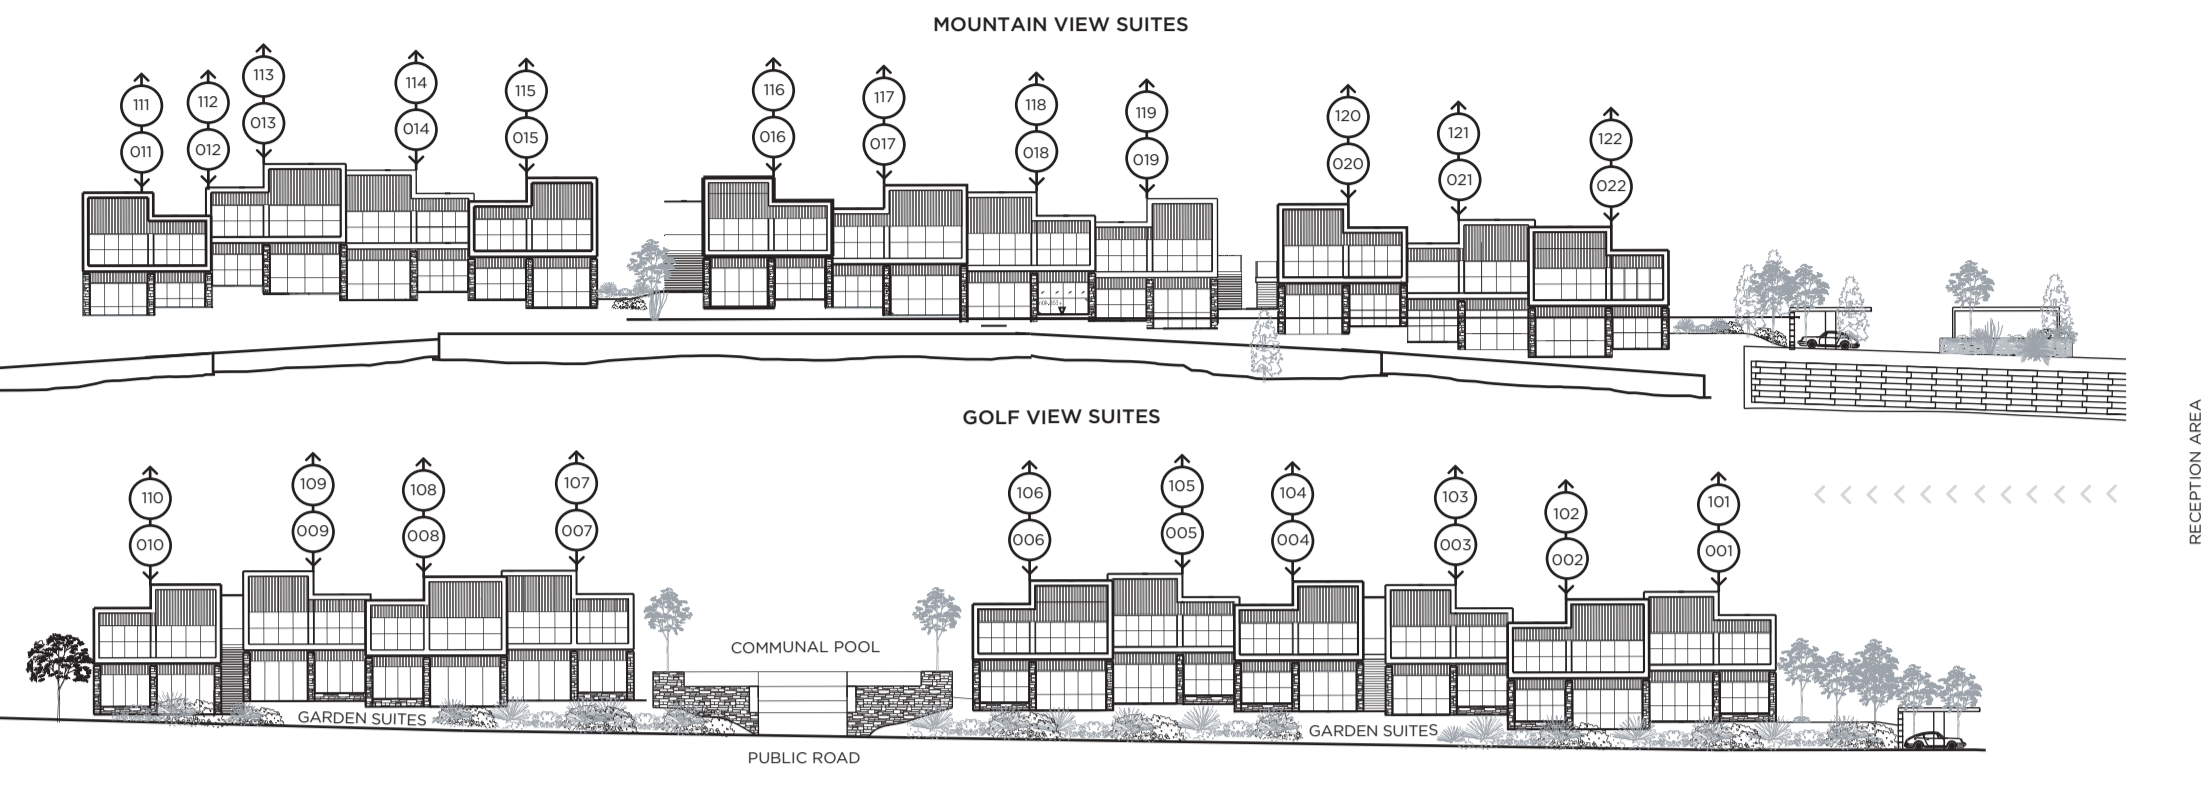

MINTHIS

Be captivated, be curious...
enjoy the great outdoors.