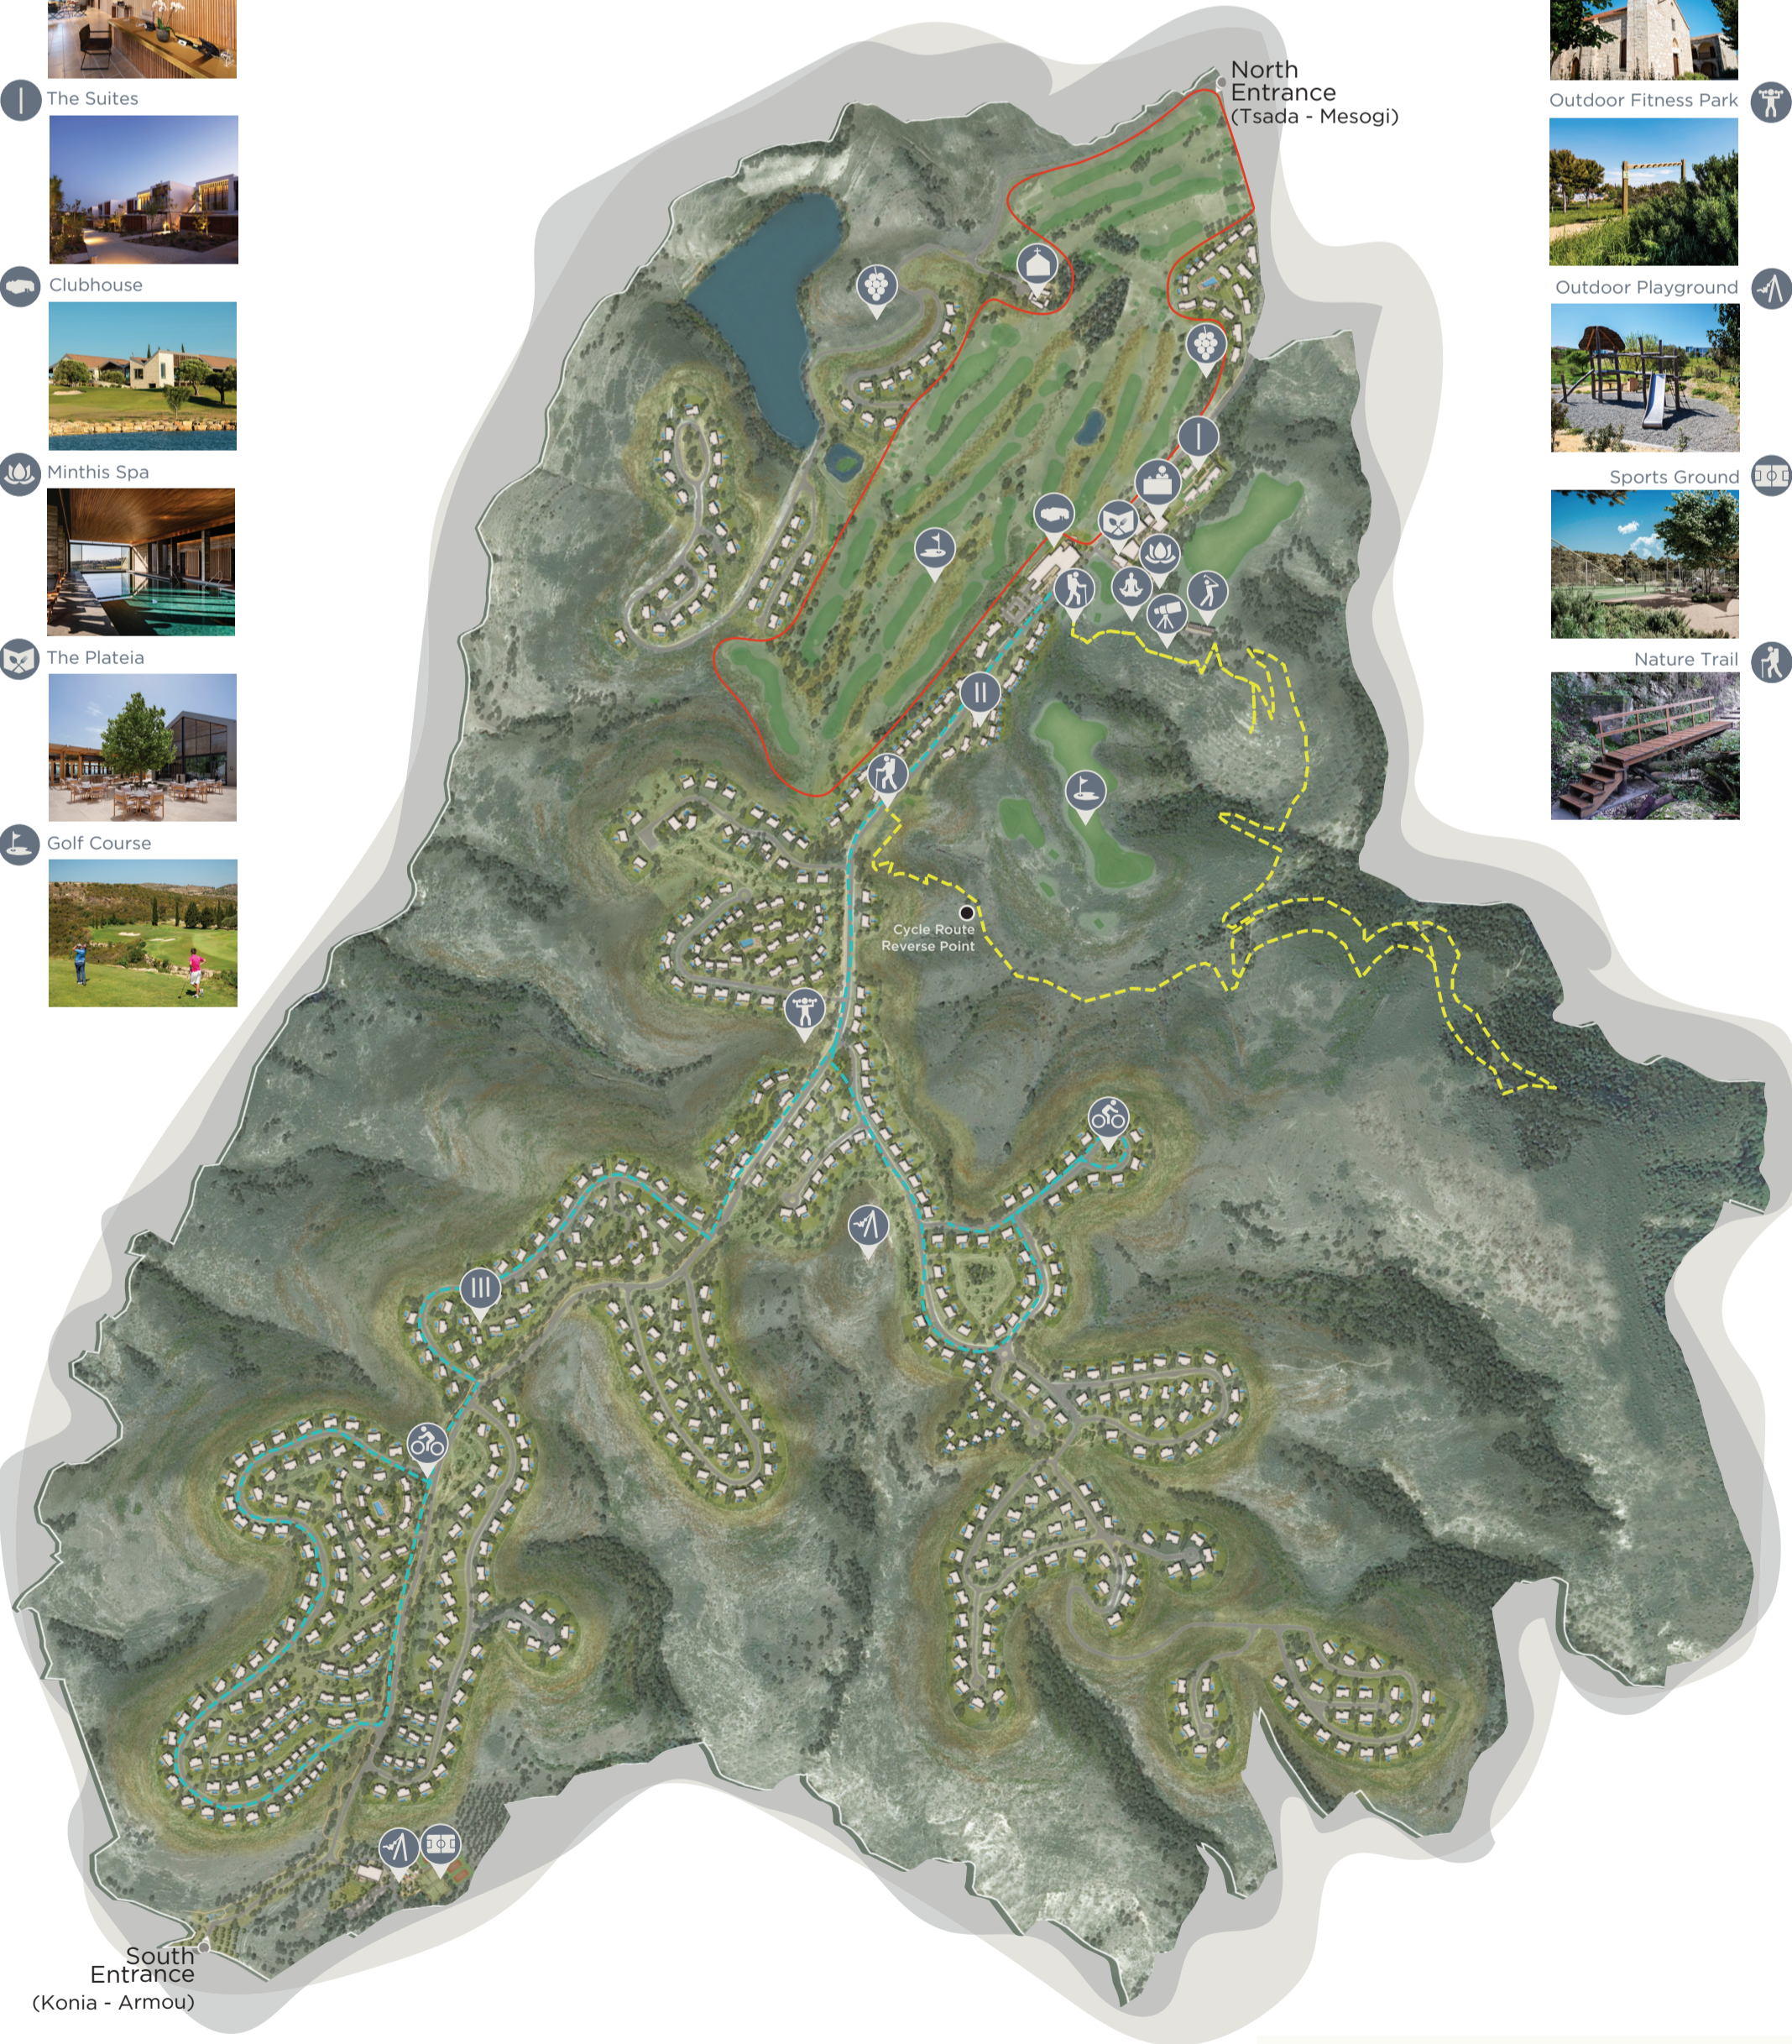

# MINTHIS

Be captivated, be curious...  
enjoy the great outdoors.

MINTHIS SPA

GOLF COURSE

CLUBHOUSE RESTAURANT

AMARACUS RESTAURANT

- Reception
- The Suites
- Clubhouse
- Minthis Spa
- The Plateia
- Golf Course

Golfers Zone  
(Not accessible to visitors)

- Monastery
- Outdoor Fitness Park
- Outdoor Playground
- Sports Ground
- Nature Trail

- 1. Resort Reception
- A. The Suites
- B. Ezousa Suites
- C. The Ridge Villas
- Clubhouse
- Minthis Spa
- Outdoor Yoga Deck

- The Plateia
    - Amaracus Restaurant
    - Bar-M
    - Sales Office
    - Bottles Wine and Spirit
    - Art Gallery
  - Golf Course
- \*Opening hours of the facilities are subject to change

- Driving Range - Academy
- Monastery
- Outdoor Fitness Park
- Children's Outdoor playground
- Vineyards

- Sports Ground - Coming Soon
- Nature Trail
- Cycling Route
- Golfers Zone   
(Golf course is not accessible)